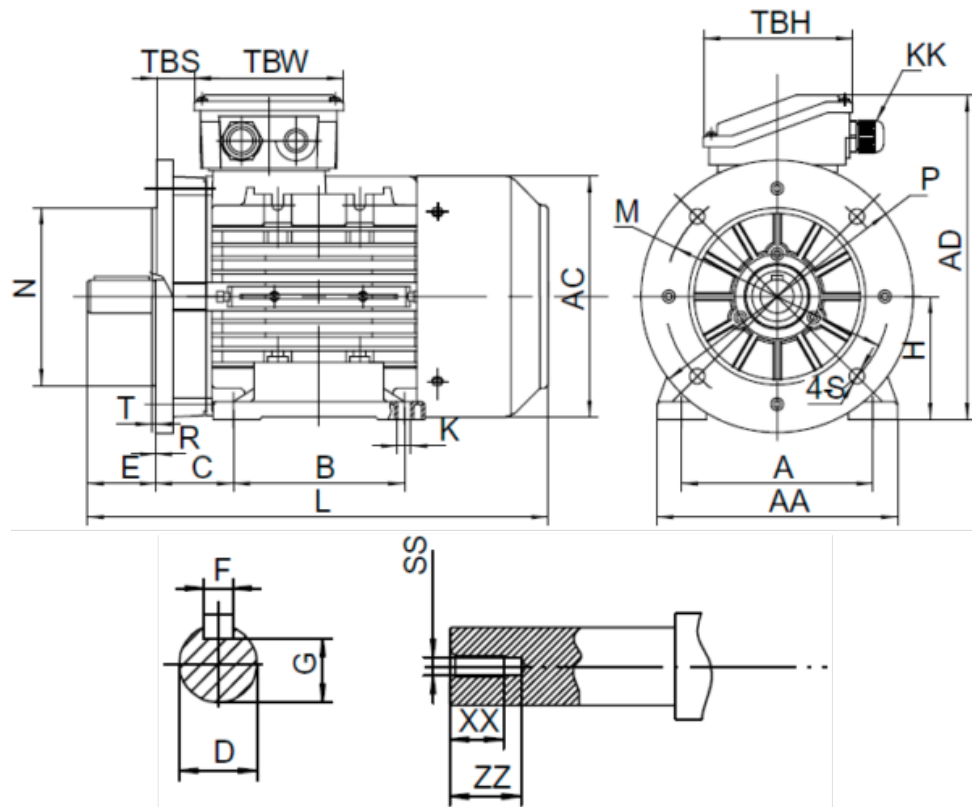

Data Sheet

Article number: 25180030061740

Description: Kleedrive T3A 132S-6 3.0kw 900 rpm UL/CSA
3x230/400V 50 HZ IP55 B35 Eff=85,6%

Measures

A = 216	F = 10	TBW = 118
AA = 260	G = 33	XX = 28
AC = Ø261	H = 132	ZZ = 37
AD = 323	HD = 191	
B = 140	L = 460	
C = 89	SS = M12	
D = Ø38	TBH = 118	
E = 80	TBS = 36.5	